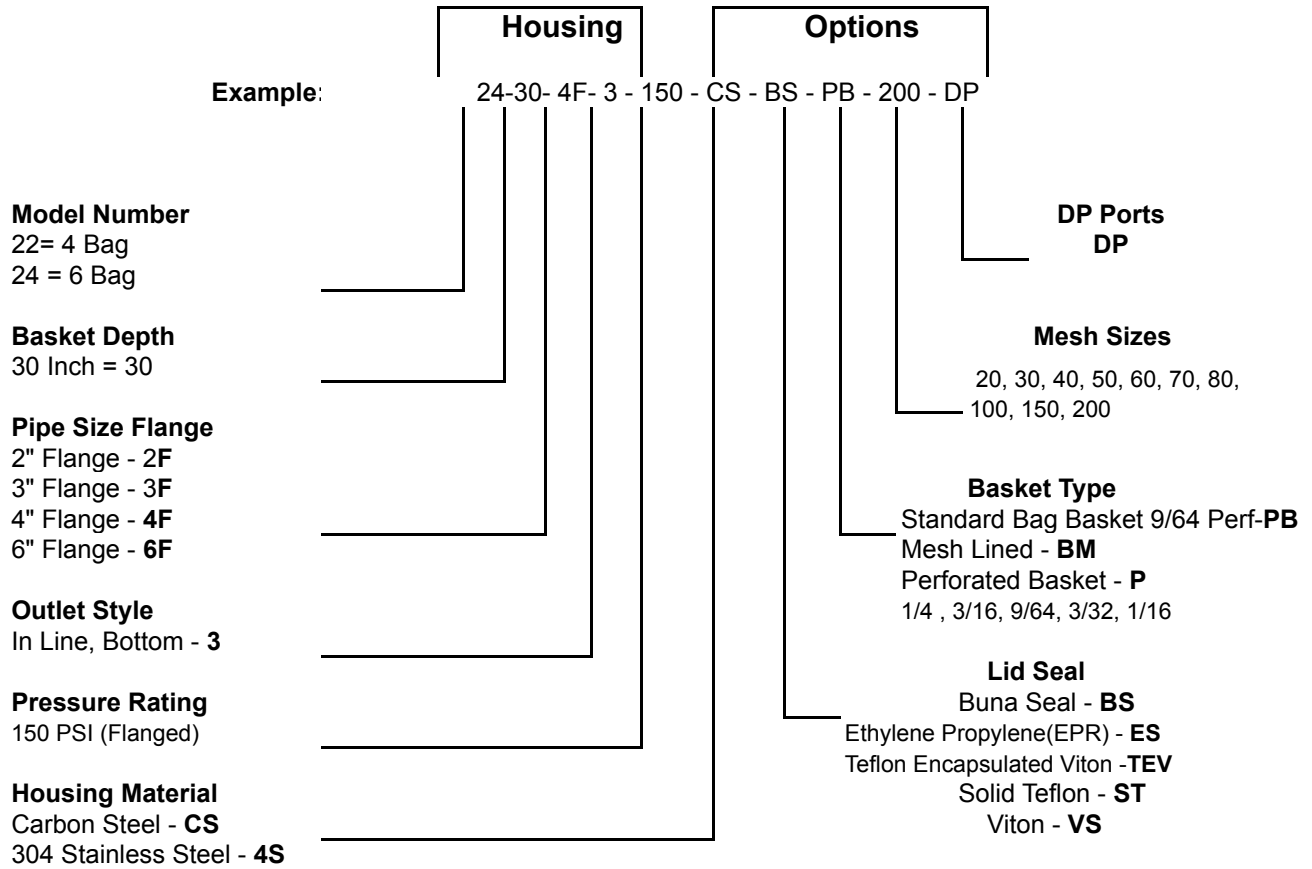

How to Order a Multi Bag Housing